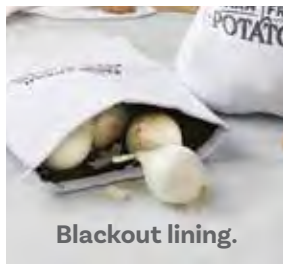

Prevent cross-contamination.

Bottom zipper opening.

347 POTATO & ONION BAGS - SET OF 2

COLECCIÓN DE 2 BOLSAS PARA VEGETALES DE RAÍZ

Our reusable blackout bags obstruct light and absorb moisture keeping onions and potatoes fresh longer. Use the zipper opening at the base to ensure you use up the veggies at the bottom of the bag first, and the drawstring top to load and unload quickly and easily. Canvas. 2 (12" x 16")