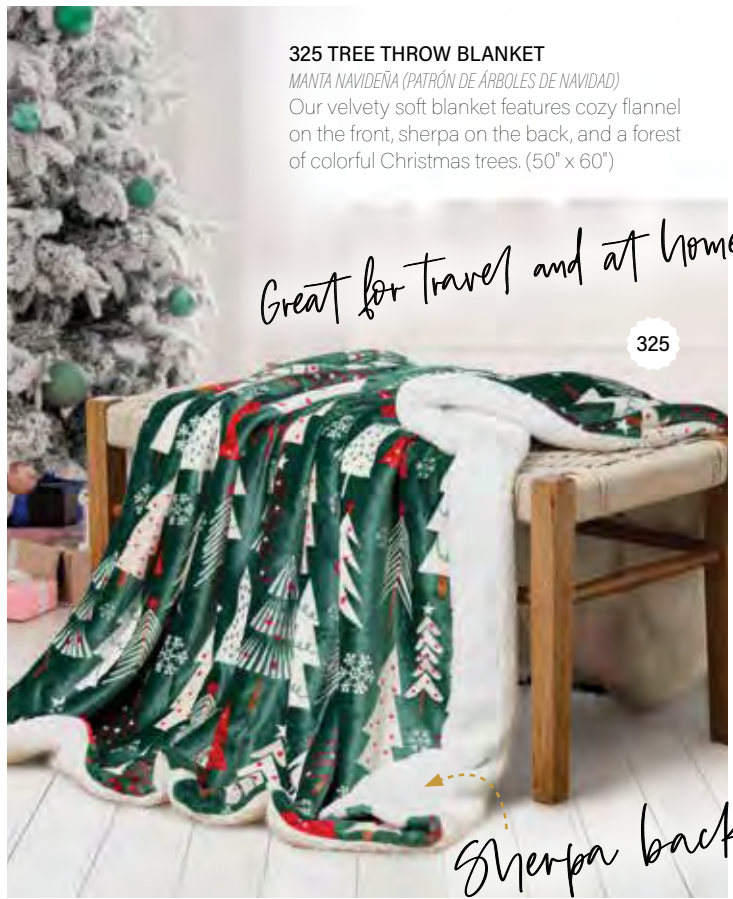

325 TREE THROW BLANKET

MANTA NAVIDEÑA (PATRÓN DE ÁRBOLES DE NAVIDAD)
Our velvety soft blanket features cozy flannel on the front, sherpa on the back, and a forest of colorful Christmas trees. (50" x 60")

Great for travel and at home.

325

Sherpa backing!