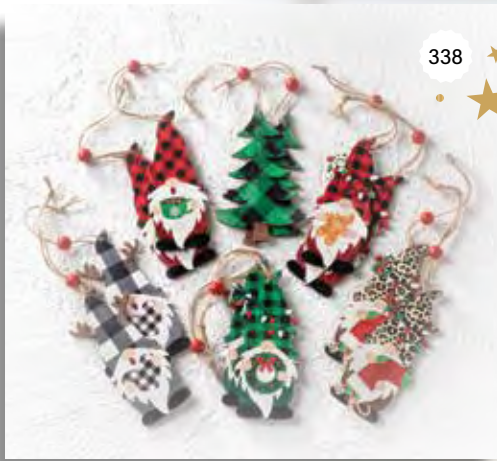

338

Gnome for the Holidays

338 HANGING WITH MY GNOMIES ORNAMENTS - SET OF 12

COLECCIÓN DE 12 ADORNOS DE GNOMOS These laser-cut Christmas gnomes are perfect for decorating the tree, tying on a present, or "giving" to someone special! Wooden with jute string. 12 (4" x 1.98"); 2 of each design.)

376 GNOME FOR THE HOLIDAY JUMBO REVERSIBLE ROLL WRAP

40 Sq. Ft. (24" x 20')